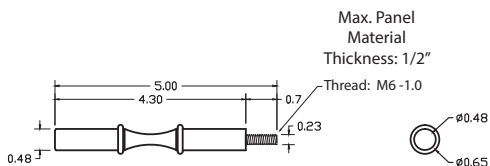

Color Options |