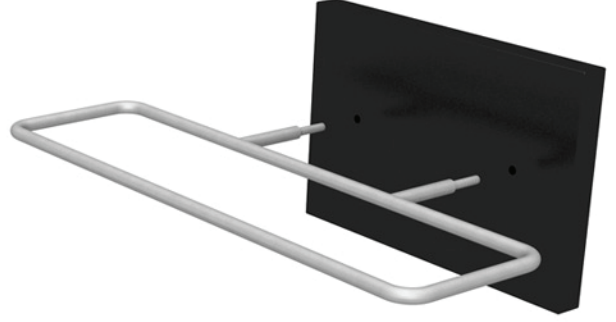

Color Options |

Black

Silver

Units: Inches

Minimum Horizontal Spacing

Minimum Vertical Spacing

①

②

③

④

ULTRA

WINE RACKS & CELLARS
By VINOThÈQUE

www.ULTRAWINERACKS.com
800.343.9463 x802

MAX REVEAL DOUBLE DEEP

- 1, 2, and 3 bottle deep displays for a distinguished look
- Great way to showcase your bottle labels
- Patented design
- Crafted from lightweight, durable material
- Comes in Black or Silver