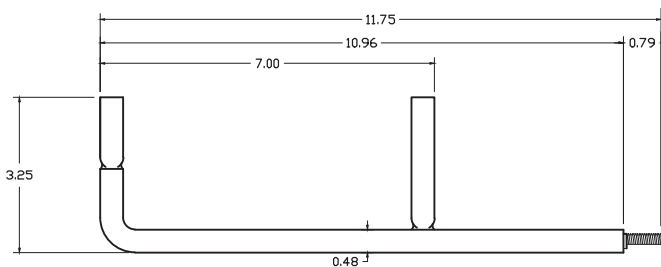

Color Options |

Silver

Max. Panel
Material
Thickness: 1/2"
Thread: M8 -1.25

Units: Inches

Minimum
Horizontal Spacing