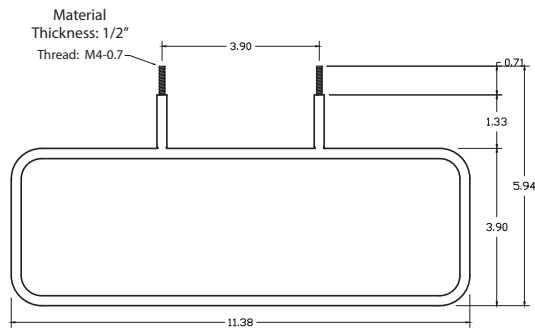

Color Options |

MAX REVEAL SINGLE DEEP

- 1, 2, and 3 bottle deep displays for a distinguished look
- Great way to showcase your bottle labels
- Patented design
- Crafted from lightweight, durable material
- Comes in Black or Silver

Color Options |

Black

Silver

Units: Inches

Minimum Horizontal Spacing

Minimum Vertical Spacing

①

②