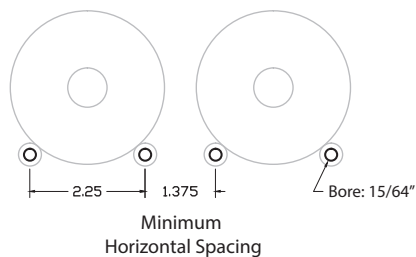

Color Options |

Chrome

Units: Inches

①

②

③

④

ULTRA