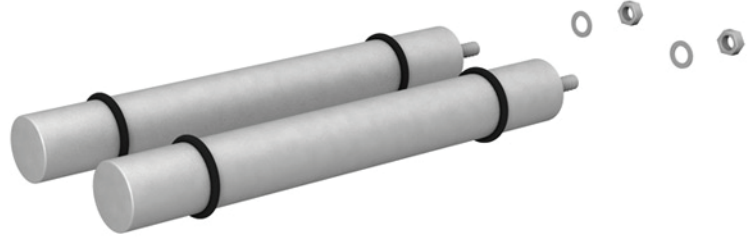

ULTRA PEG XL ALUMINUM W/RUBBER

- Rubber rings keeps the bottle in place
- Larger pegs allow one peg to partially support two bottles
- Sleek design for a modern display
- Scratch and mar resistant finish
- Bold pegs for high visibility
- Available with two material options

Color Options |

**Aluminum
w/ Rubber**

Units: Inches

①

②

③

④

ULTRA