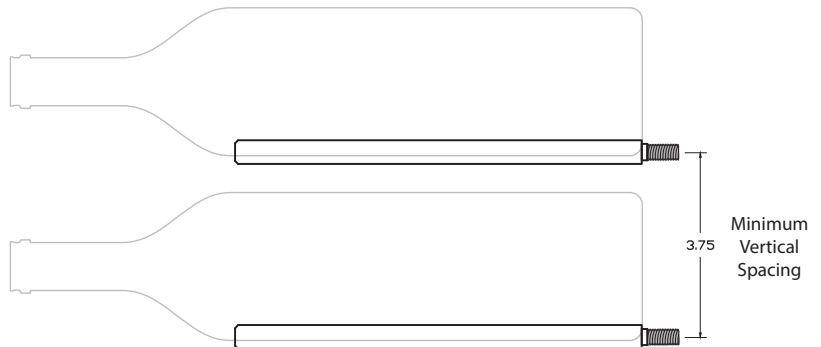

Units: Inches