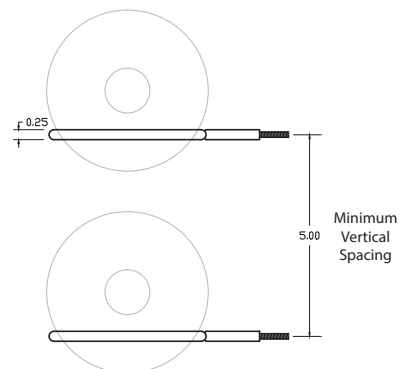

Color Options |

Black

Silver

Units: Inches

Minimum Horizontal Spacing

Minimum Vertical Spacing

①

②

③

④

ULTRA

WINE RACKS & CELLARS
By VINOThÈQUE

www.ULTRAWINERACKS.com
800.343.9463 x802

MAX REVEAL DOUBLE DEEP

- 1, 2, and 3 bottle deep displays for a distinguished look
- Great way to showcase your bottle labels
- Patented design
- Crafted from lightweight, durable material
- Comes in Black or Silver