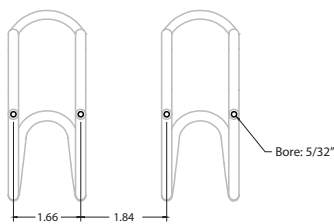

Color Options |

Units: Inches

Minimum Horizontal Spacing