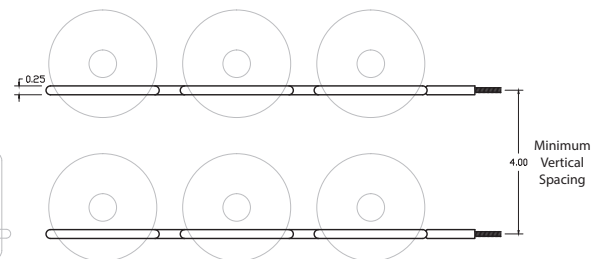

Color Options |

Units: Inches

Minimum Horizontal Spacing

①

②

③

④

MAX REVEAL TRIPLE DEEP

Units: Inches

Minimum Horizontal Spacing

Bore: 5/32"

Minimum Vertical Spacing

MAX REVEAL MAGNUM

- Holds most magnum sized bottles giving them a distinguished look
- Great way to showcase your bottle labels
- Patented design
- Crafted from lightweight, durable material
- Comes in Black or Silver