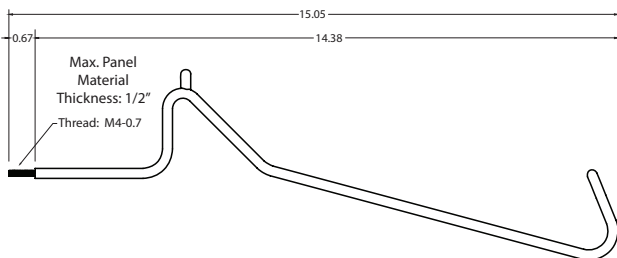

Color Options |

Units: Inches

Minimum Horizontal Spacing