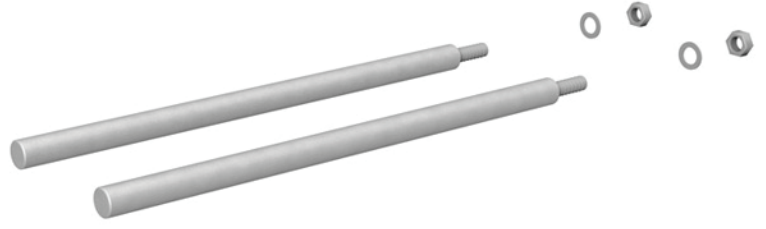

Color Options |

Chrome

Units: Inches

①

②

③

④

ULTRA