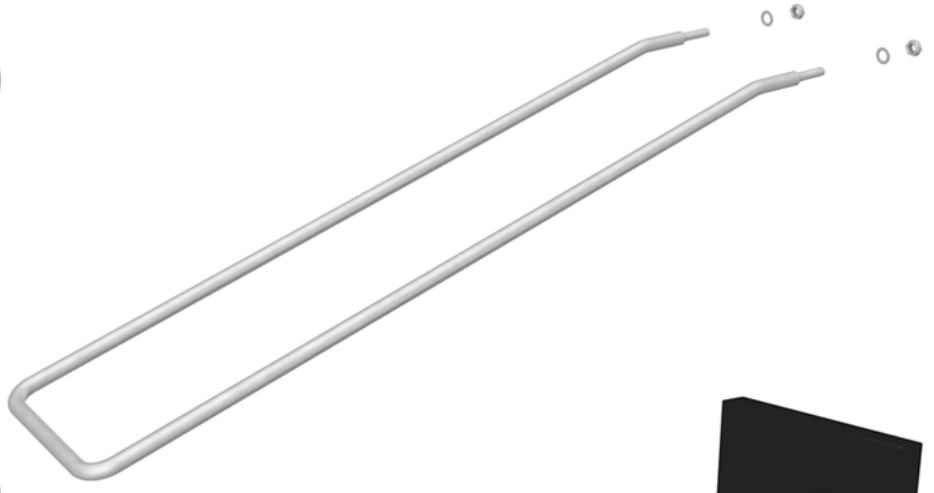

WINE RACKS & CELLARS
By VINOThÈQUE

www.ULTRAWINERACKS.com
800.343.9463 x802

ULTRA WINE PORT

- Create the illusion of your bottles floating off the wall
- Patented design
- Rubber rings hold the bottle securely in place
- Build visually stunning bottle displays
- LED lighting options behind the acrylic port available to create colorful displays
- Comes in Black, Chrome, or Clear Acrylic

Color Options |

④

③

②

①

MAX REVEAL DISPLAY

- Angled to best display for your favorite wine bottles
- Patented design
- Crafted from lightweight, durable material
- Sleek design for a modern display
- Scratch and mar resistant finish
- Comes in Black or Power Coated Silver

①

②

③

④

MAX REVEAL STRAIGHT

- Minimal design to create the high capacity bottle storage
- Crafted from lightweight, durable material
- Patented design
- Sleek design for a modern display
- Scratch and mar resistant finish
- Comes in Black or Silver