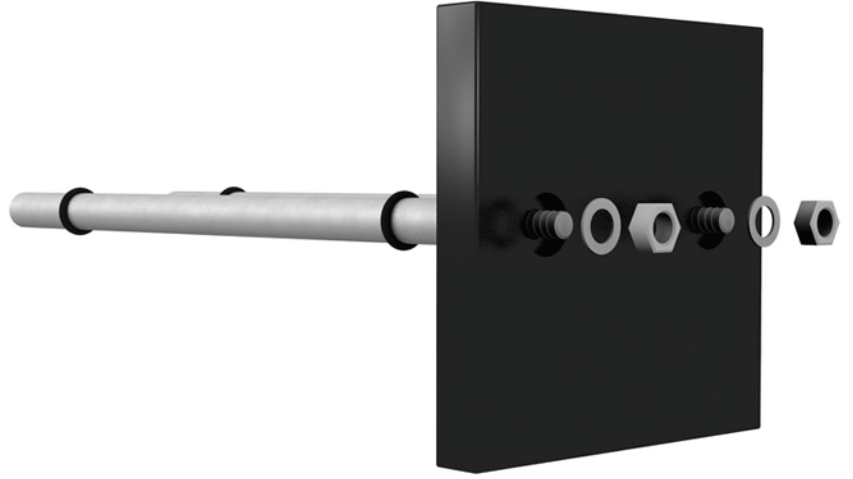

Units: Inches

①

②

③

④

ULTRA PEG HZ SINGLE

- Great way to showcase your bottle labels
- Rubber rings keeps the bottle in place
- 1, 2, and 3 bottle deep displays for a distinguished look
- Crafted from lightweight, durable material
- Comes in Black, Chrome and Brushed Aluminum