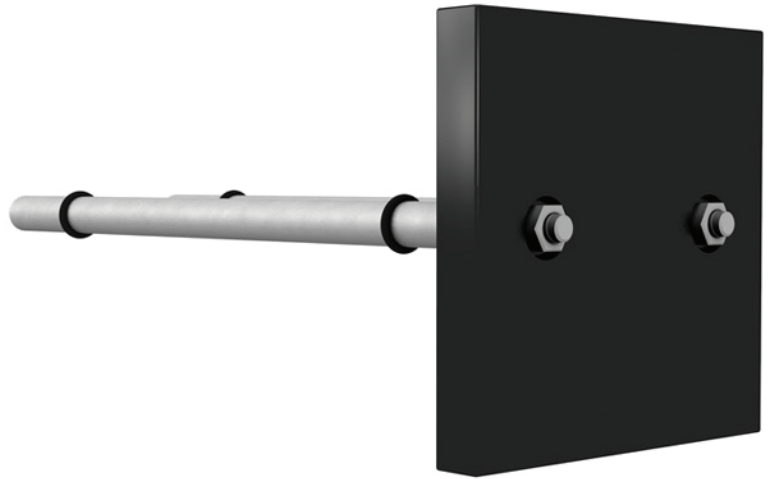

Units: Inches

①

②

③

④

ULTRA PEG HZ SINGLE

- Great way to showcase your bottle labels
- Rubber rings keeps the bottle in place
- 1, 2, and 3 bottle deep displays for a distinguished look
- Crafted from lightweight, durable material
- Comes in Black, Chrome and Brushed Aluminum