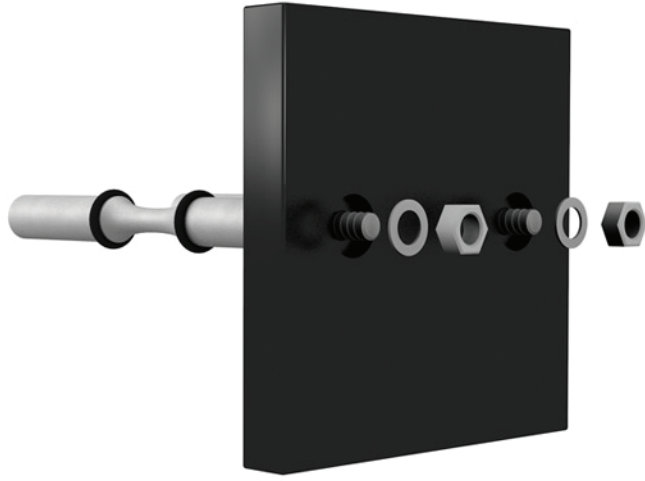

Units: Inches

①

②

③

④

ULTRA PEG HZ SINGLE

- Great way to showcase your bottle labels
- Rubber rings keeps the bottle in place
- 1, 2, and 3 bottle deep displays for a distinguished look
- Crafted from lightweight, durable material
- Comes in Black, Chrome and Brushed Aluminum

Color Options |

④

③

②

①

ULTRA PEG HZ DOUBLE

- Great way to showcase your bottle labels
- Rubber rings keeps the bottle in place
- 1, 2, and 3 bottle deep displays for a distinguished look
- Crafted from lightweight, durable material
- Comes in Black, Chrome and Brushed Aluminum