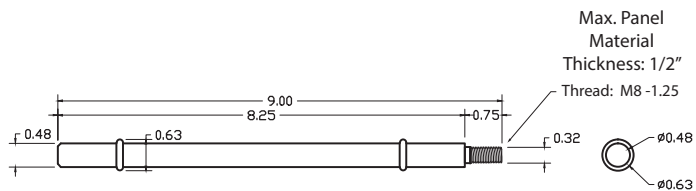

Units: Inches

①

②

③

④

ULTRA PEG HZ SINGLE

- Great way to showcase your bottle labels
- Rubber rings keeps the bottle in place
- 1, 2, and 3 bottle deep displays for a distinguished look
- Crafted from lightweight, durable material
- Comes in Black, Chrome and Brushed Aluminum