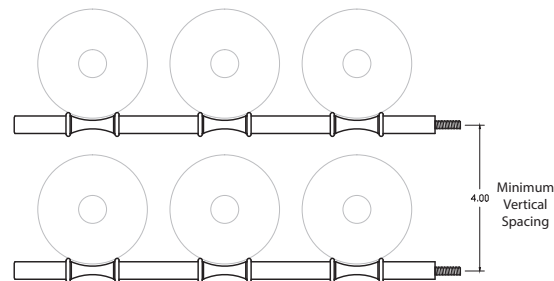

Color Options |