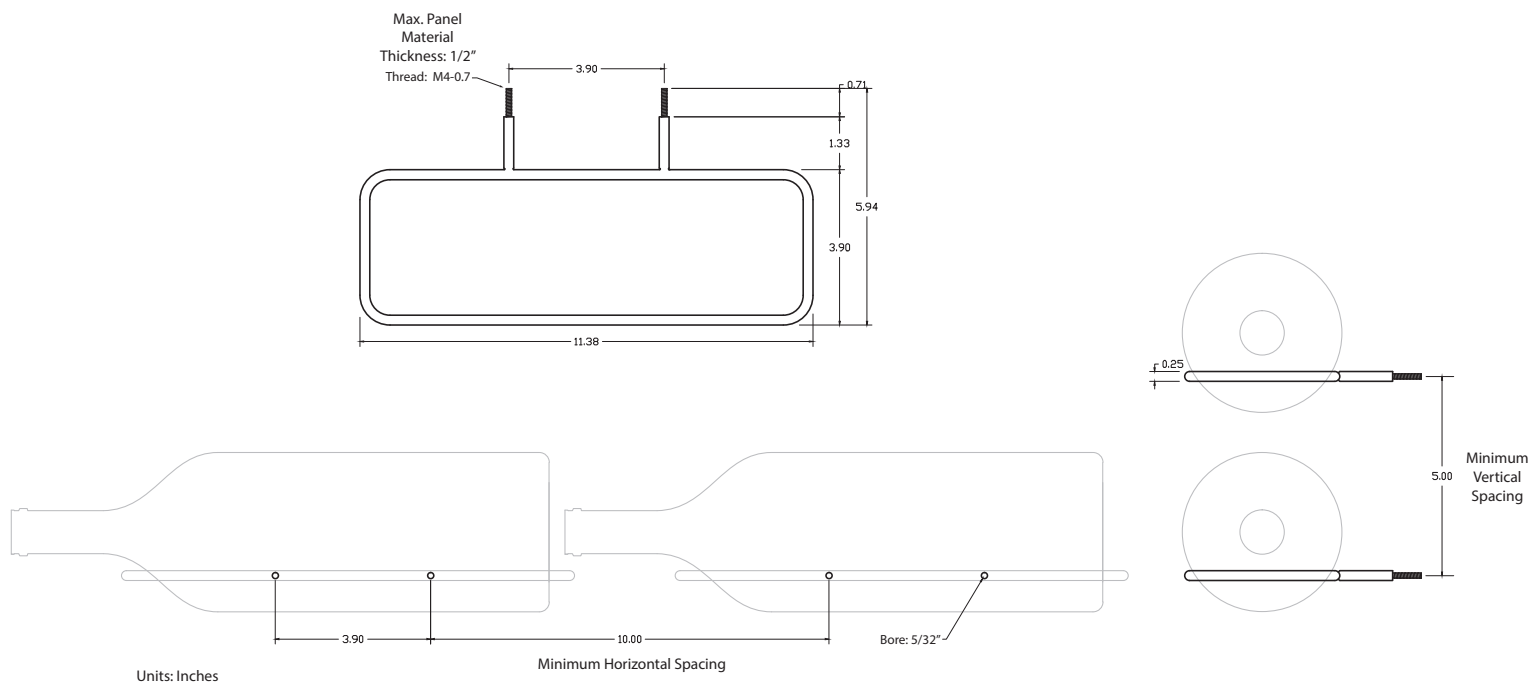

Color Options |