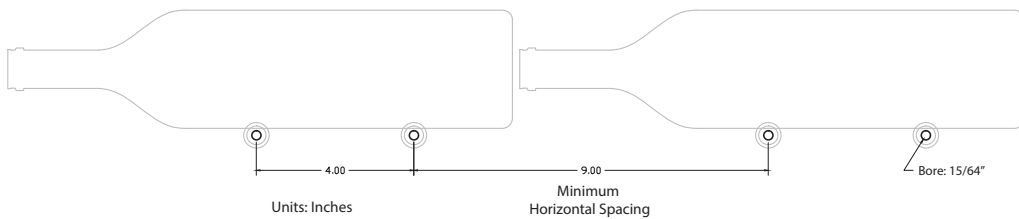

Color Options |