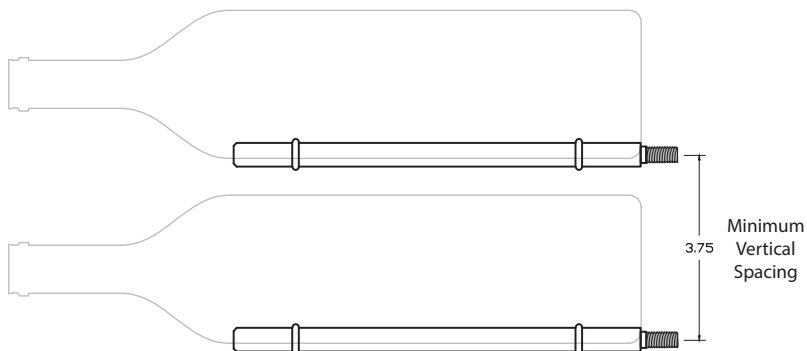

Units: Inches

①

②

③

④

ULTRA PEG WITH RUBBER

- Minimal design to create the highest capacity bottle storage
- Crafted from lightweight, durable material
- Sleek design for a modern display
- Scratch and mar resistant finish

Units: Inches

①

②

③

④

ULTRA PEG HZ SINGLE

- Great way to showcase your bottle labels
- Rubber rings keeps the bottle in place
- 1, 2, and 3 bottle deep displays for a distinguished look
- Crafted from lightweight, durable material
- Comes in Black, Chrome and Brushed Aluminum