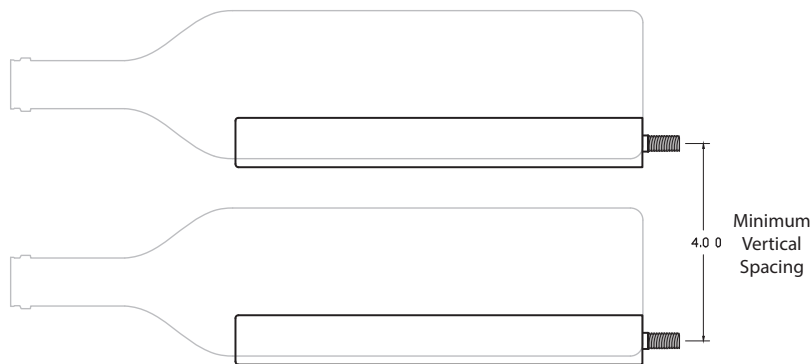

Color Options |

Black Painted Wood

Silver Painted Wood

Units: Inches

①

②

③

④