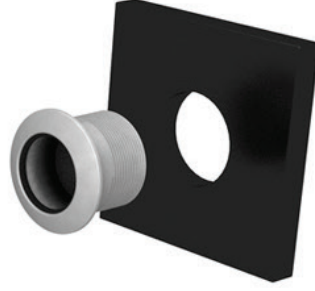

WINE RACKS & CELLARS
By VINOThÈQUE

www.ULTRAWINERACKS.com
800.343.9463 x802

ULTRA WINE PORT

- Create the illusion of your bottles floating off the wall
- Patented design
- Rubber rings hold the bottle securely in place
- Build visually stunning bottle displays
- LED lighting options behind the acrylic port available to create colorful displays
- Comes in Black, Chrome, or Clear Acrylic

Color Options |

④

③

②

①

MAX REVEAL DISPLAY

- Angled to best display for your favorite wine bottles
- Patented design
- Crafted from lightweight, durable material
- Sleek design for a modern display
- Scratch and mar resistant finish
- Comes in Black or Power Coated Silver

①

②

③

④

MAX REVEAL STRAIGHT

- Minimal design to create the high capacity bottle storage
- Crafted from lightweight, durable material
- Patented design
- Sleek design for a modern display
- Scratch and mar resistant finish
- Comes in Black or Silver