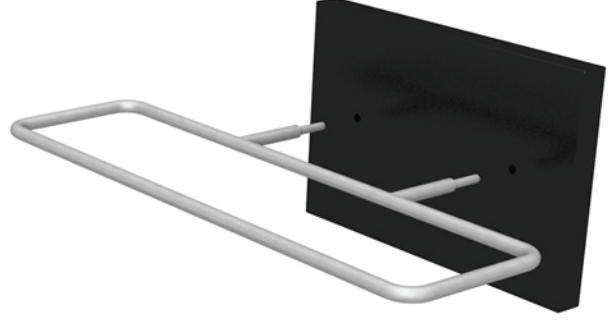

Units: Inches

Minimum Horizontal Spacing

Bore: 5/32"

Minimum Vertical Spacing

MAX REVEAL MAGNUM

- Holds most magnum sized bottles giving them a distinguished look
- Great way to showcase your bottle labels
- Patented design
- Crafted from lightweight, durable material
- Comes in Black or Silver

Color Options |

①

②

③

④

ULTRA

WINE RACKS & CELLARS
By VINOTHÈQUE

www.ULTRAWINERACKS.com
800.343.9463 x802