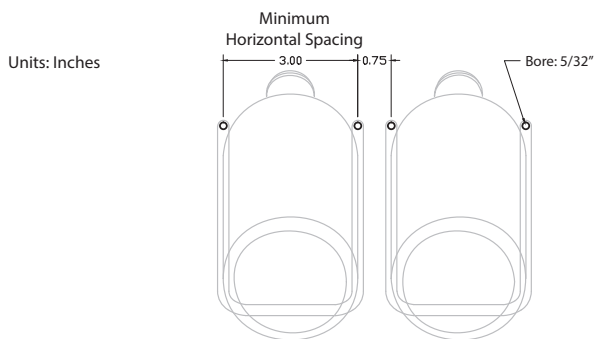

Color Options |

④

③

②

①

MAX REVEAL DISPLAY

- Angled to best display for your favorite wine bottles
- Patented design
- Crafted from lightweight, durable material
- Sleek design for a modern display
- Scratch and mar resistant finish
- Comes in Black or Power Coated Silver

①

②

③

④

MAX REVEAL STRAIGHT

- Minimal design to create the high capacity bottle storage
- Crafted from lightweight, durable material
- Patented design
- Sleek design for a modern display
- Scratch and mar resistant finish
- Comes in Black or Silver