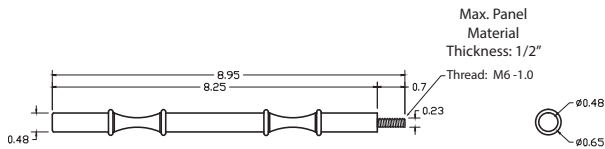

Color Options |