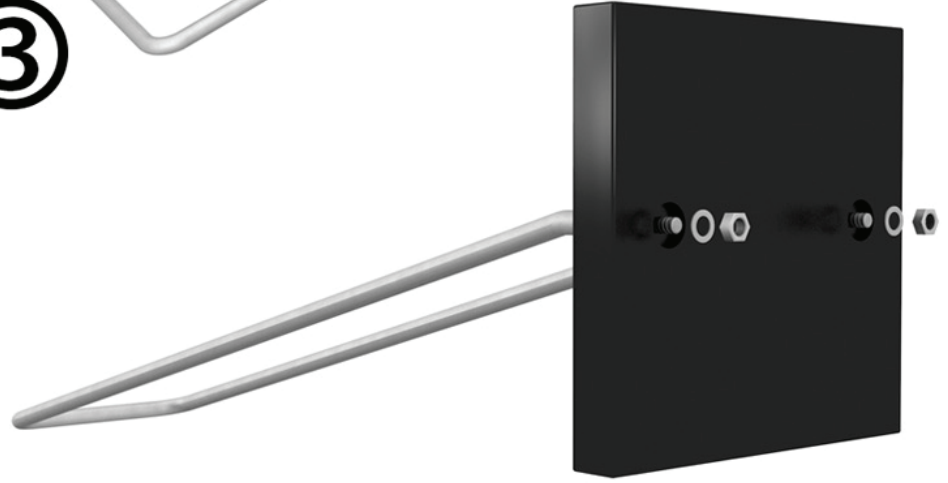

WINE RACKS & CELLARS
By VINOThÈQUE

www.ULTRAWINERACKS.com
800.343.9463 x802

ULTRA WINE PORT

- Create the illusion of your bottles floating off the wall
- Patented design
- Rubber rings hold the bottle securely in place
- Build visually stunning bottle displays
- LED lighting options behind the acrylic port available to create colorful displays
- Comes in Black, Chrome, or Clear Acrylic

Color Options |

④

③

②

①

MAX REVEAL DISPLAY

- Angled to best display for your favorite wine bottles
- Patented design
- Crafted from lightweight, durable material
- Sleek design for a modern display
- Scratch and mar resistant finish
- Comes in Black or Power Coated Silver

①

②

③

④

MAX REVEAL STRAIGHT

- Minimal design to create the high capacity bottle storage
- Crafted from lightweight, durable material
- Patented design
- Sleek design for a modern display
- Scratch and mar resistant finish
- Comes in Black or Silver