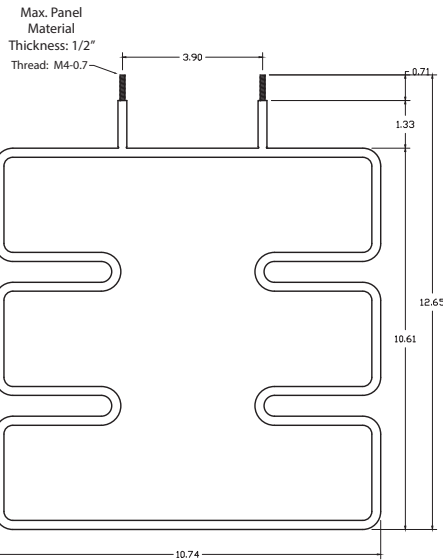

Color Options |

Units: Inches

Minimum Horizontal Spacing

①

②

③

④

MAX REVEAL TRIPLE DEEP

Units: Inches

Minimum Horizontal Spacing

Bore: 5/32"

Minimum Vertical Spacing

MAX REVEAL MAGNUM

- Holds most magnum sized bottles giving them a distinguished look
- Great way to showcase your bottle labels
- Patented design
- Crafted from lightweight, durable material
- Comes in Black or Silver