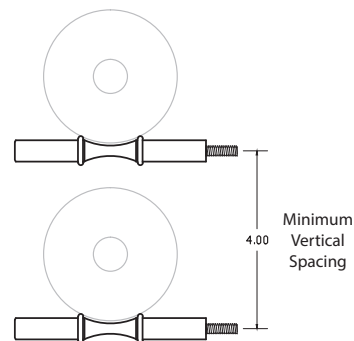

Color Options |