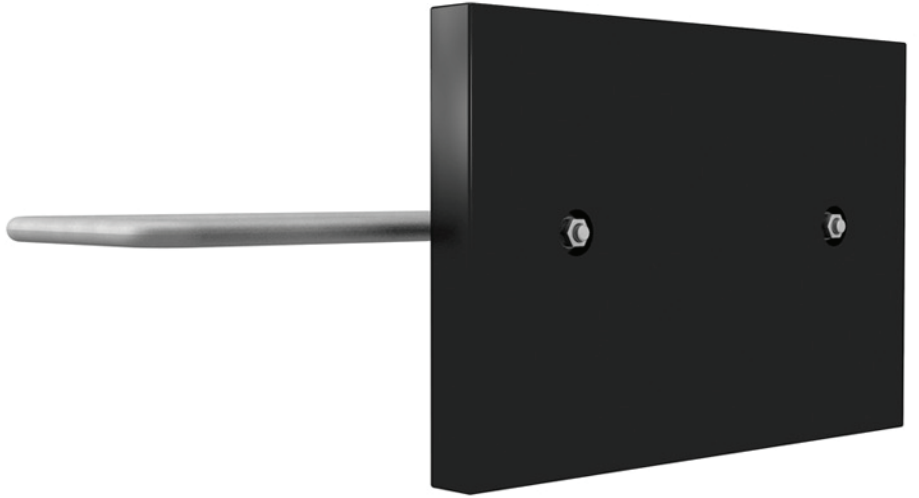

Units: Inches

Minimum Horizontal Spacing

Bore: 5/32"

Minimum Vertical Spacing

MAX REVEAL MAGNUM

- Holds most magnum sized bottles giving them a distinguished look
- Great way to showcase your bottle labels
- Patented design
- Crafted from lightweight, durable material
- Comes in Black or Silver

Color Options |

①

②

③

④

ULTRA

WINE RACKS & CELLARS
By VINOTHÈQUE

www.ULTRAWINERACKS.com
800.343.9463 x802