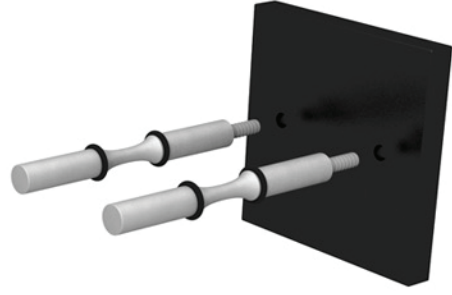

Units: Inches

①

②

③

④

ULTRA PEG HZ SINGLE

- Great way to showcase your bottle labels
- Rubber rings keeps the bottle in place
- 1, 2, and 3 bottle deep displays for a distinguished look
- Crafted from lightweight, durable material
- Comes in Black, Chrome and Brushed Aluminum

Color Options |

④

③

②

①

ULTRA PEG HZ DOUBLE

- Great way to showcase your bottle labels
- Rubber rings keeps the bottle in place
- 1, 2, and 3 bottle deep displays for a distinguished look
- Crafted from lightweight, durable material
- Comes in Black, Chrome and Brushed Aluminum