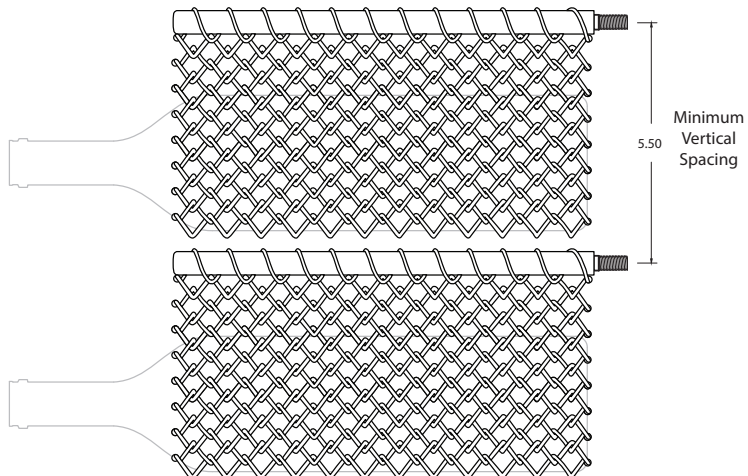

ULTRA

WINE RACKS & CELLARS
By VINOTHÈQUE

www.ULTRAWINERACKS.com
800.343.9463 x802

ULTRA MESH

- One-of-a-kind look unlike anything on the market
- Crafted from lightweight, durable material
- Distinguished design for a modern display
- Accommodates many standard bottle sizes
- Mesh comes in Stainless Steel; standard PEGs available to mix or match colors

Color Options |

Stainless Steel