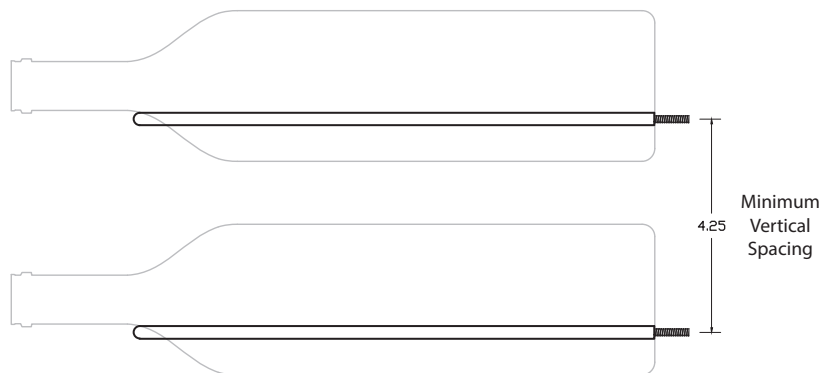

Minimum Vertical Spacing