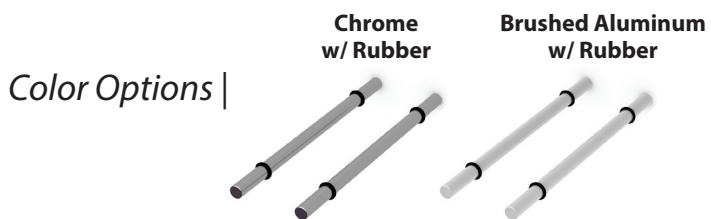

Units: Inches

①

②

③

④

ULTRA PEG HZ SINGLE

- Great way to showcase your bottle labels
- Rubber rings keeps the bottle in place
- 1, 2, and 3 bottle deep displays for a distinguished look
- Crafted from lightweight, durable material
- Comes in Black, Chrome and Brushed Aluminum