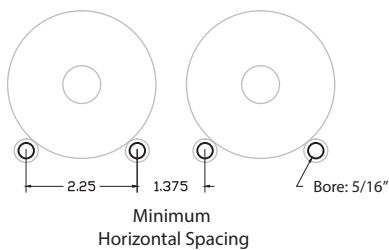

Units: Inches