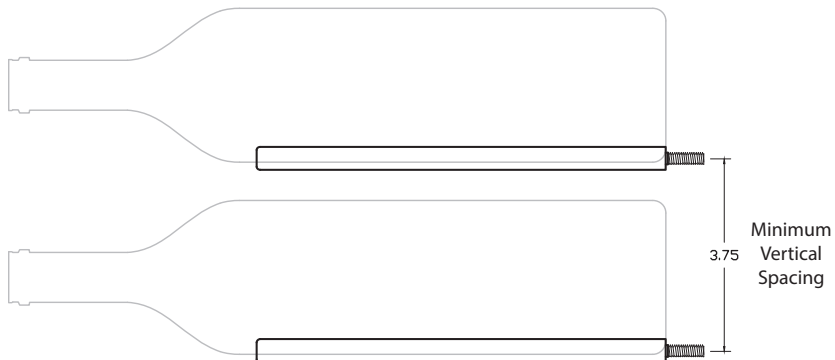

Units: Inches