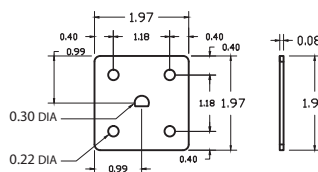

Color Options |

Silver

Max. Panel
Material
Thickness: 1/2"
Thread: M8 -1.25

Units: Inches

Minimum
Horizontal Spacing