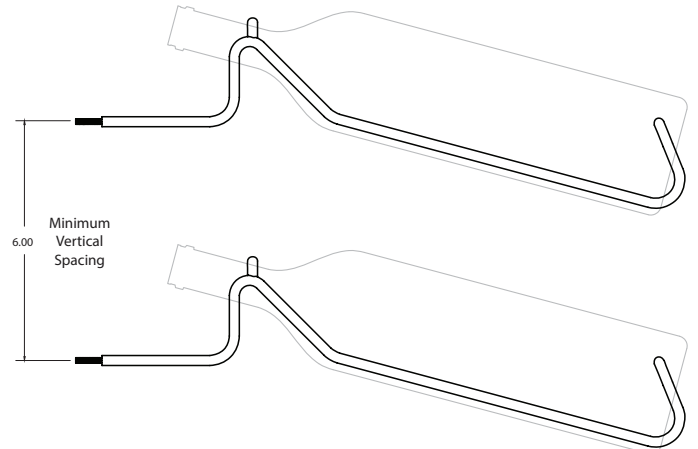

Color Options |

Units: Inches

Minimum Horizontal Spacing