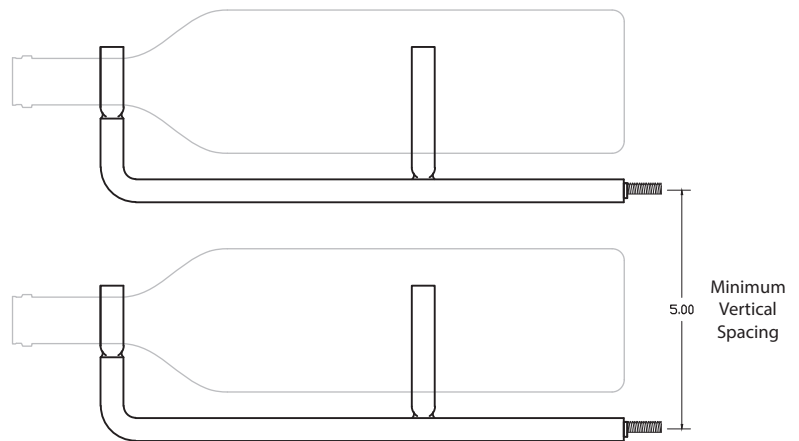

Color Options |

Stainless Steel

ULTRA

WINE RACKS & CELLARS
By VINOThÈQUE

www.ULTRAWINERACKS.com
800.343.9463 x802

ULTRA SADDLE

- Uniquely styled single wine bottle holder
- Supports the bottle from the sides, earthquake resistant
- Accommodates some magnum sized bottles
- Quick and easy installation
- Scratch and mar resistant finish
- Saddle comes in Silver

Color Options |

Silver

Max. Panel
Material
Thickness: 1/2"
Thread: M8 -1.25

Units: Inches

Minimum
Horizontal Spacing