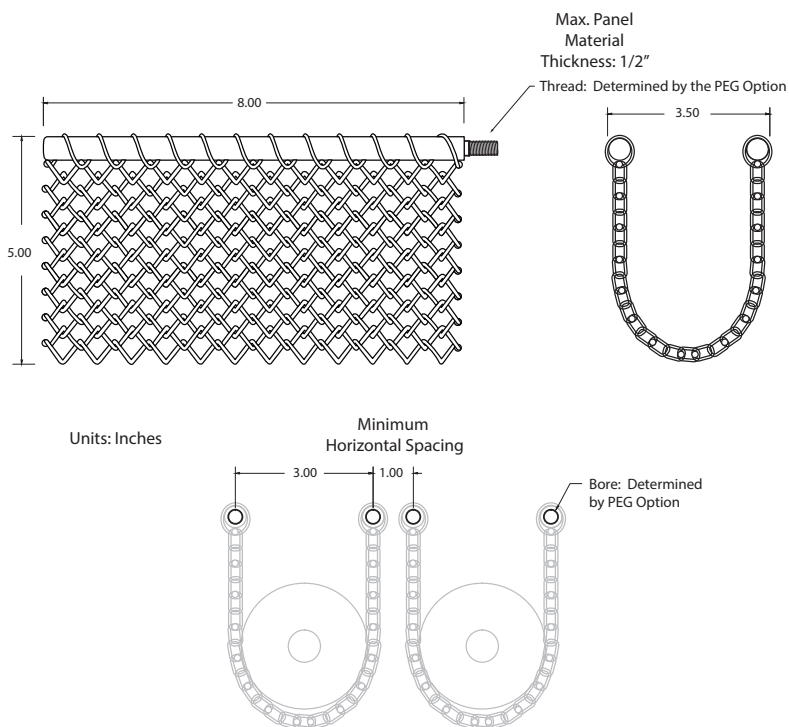

ULTRA

WINE RACKS & CELLARS
By VINOTHÈQUE

www.ULTRAWINERACKS.com
800.343.9463 x802

ULTRA MESH

- One-of-a-kind look unlike anything on the market
- Crafted from lightweight, durable material
- Distinguished design for a modern display
- Accommodates many standard bottle sizes
- Mesh comes in Stainless Steel; standard PEGs available to mix or match colors

Color Options |

Stainless Steel