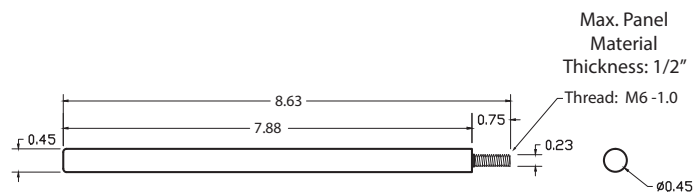

Color Options |

Chrome

Units: Inches

①

②

③

④

ULTRA