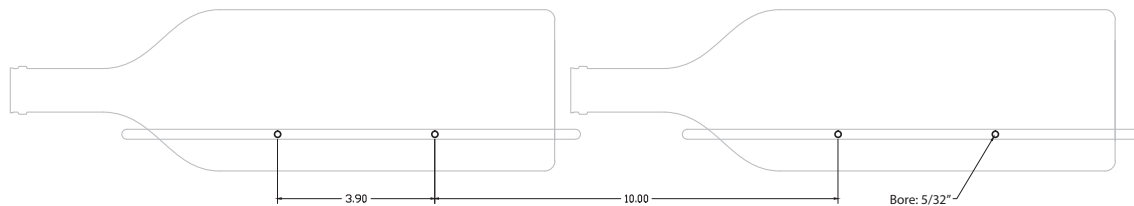

Color Options |

Units: Inches

Minimum Horizontal Spacing