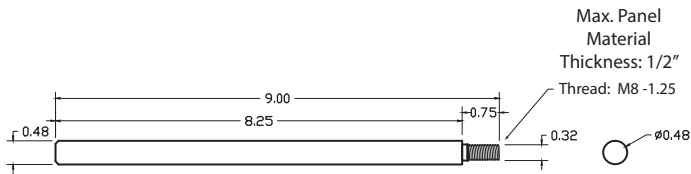

ULTRA

WINE RACKS & CELLARS
By VINOThÈQUE

www.ULTRAWINERACKS.com
800.343.9463 x802

ULTRA PEG BLACK, SILVER & BRUSHED ALUMINUM

- Minimal design to create the highest capacity bottle storage
- Crafted from lightweight, durable material
- Sleek design for a modern display
- Scratch and mar resistant finish

Units: Inches