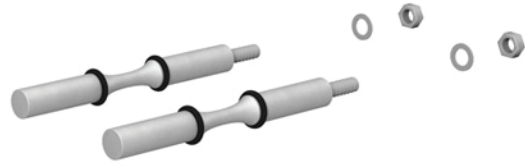

Color Options |

④

③

②

①

ULTRA PEG HZ DOUBLE

- Great way to showcase your bottle labels
- Rubber rings keeps the bottle in place
- 1, 2, and 3 bottle deep displays for a distinguished look
- Crafted from lightweight, durable material
- Comes in Black, Chrome and Brushed Aluminum