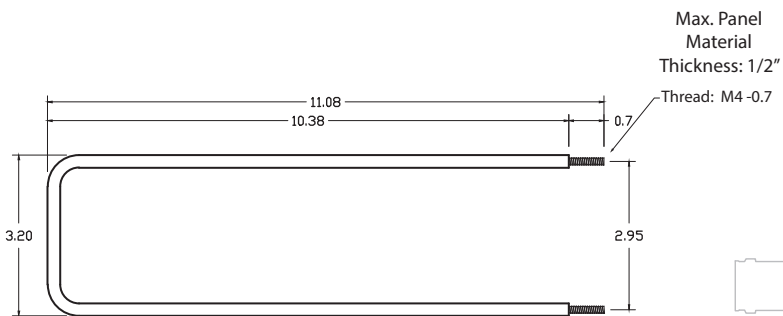

MAX REVEAL STRAIGHT

- Minimal design to create the high capacity bottle storage
- Crafted from lightweight, durable material
- Patented design
- Sleek design for a modern display
- Scratch and mar resistant finish
- Comes in Black or Silver

Color Options |

Units: Inches

Minimum Horizontal Spacing

Minimum Vertical Spacing