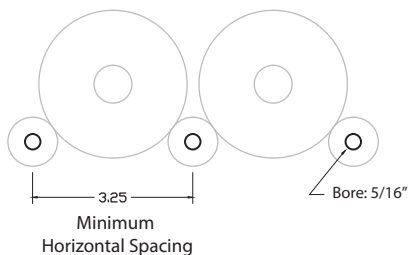

Color Options |

Black Painted Wood

Silver Painted Wood

Units: Inches

①

②

③

④