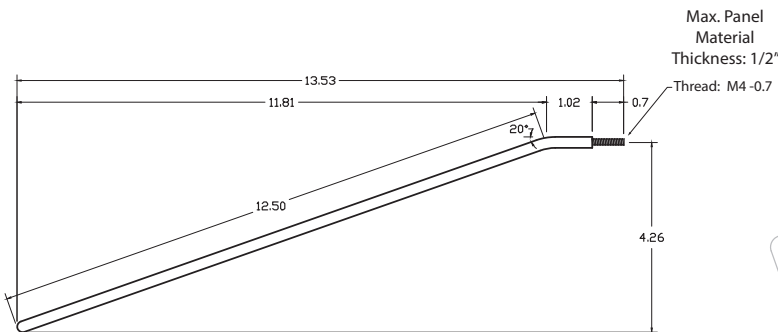

Color Options |

④

③

②

①

MAX REVEAL DISPLAY

- Angled to best display for your favorite wine bottles
- Patented design
- Crafted from lightweight, durable material
- Sleek design for a modern display
- Scratch and mar resistant finish
- Comes in Black or Power Coated Silver

①

②

③

④

MAX REVEAL STRAIGHT

- Minimal design to create the high capacity bottle storage
- Crafted from lightweight, durable material
- Patented design
- Sleek design for a modern display
- Scratch and mar resistant finish
- Comes in Black or Silver