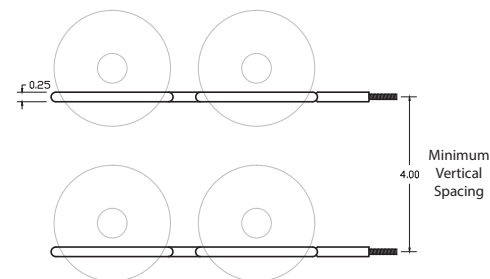

Color Options |

Units: Inches

Minimum Horizontal Spacing