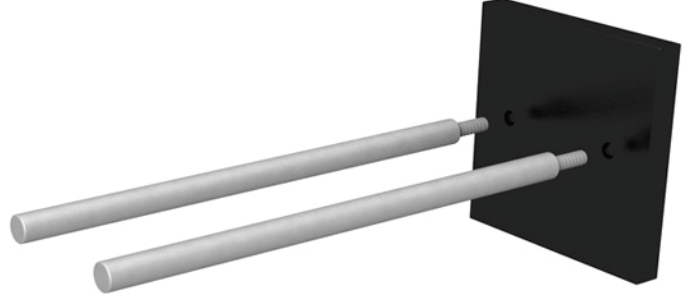

Color Options |

Chrome

Units: Inches

①

②

③

④

ULTRA