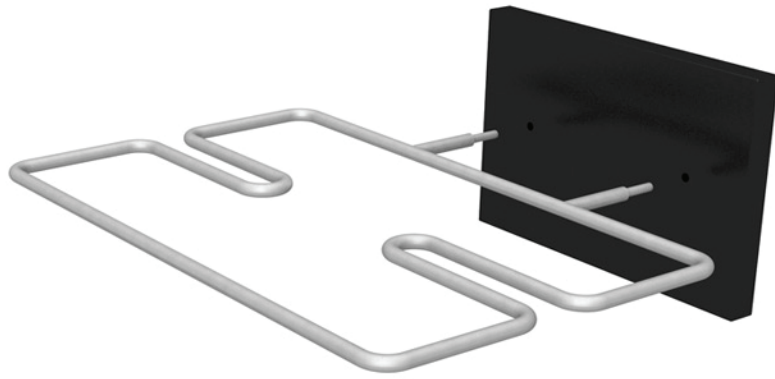

Color Options |

Units: Inches

Minimum Horizontal Spacing

①

②

③

④

MAX REVEAL TRIPLE DEEP

Units: Inches

Minimum Horizontal Spacing

Bore: 5/32"

Minimum Vertical Spacing

MAX REVEAL MAGNUM

- Holds most magnum sized bottles giving them a distinguished look
- Great way to showcase your bottle labels
- Patented design
- Crafted from lightweight, durable material
- Comes in Black or Silver