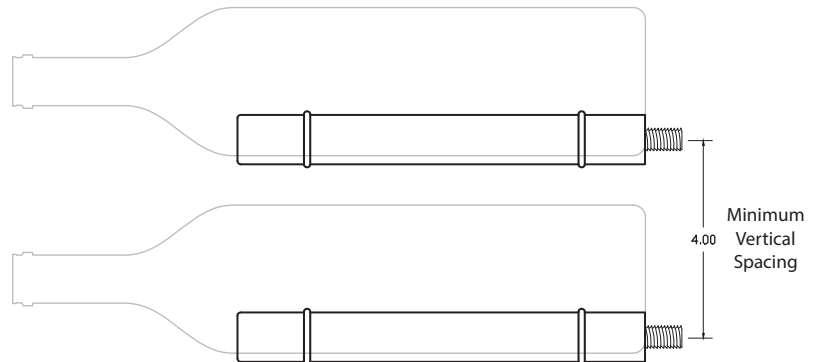

Units: Inches