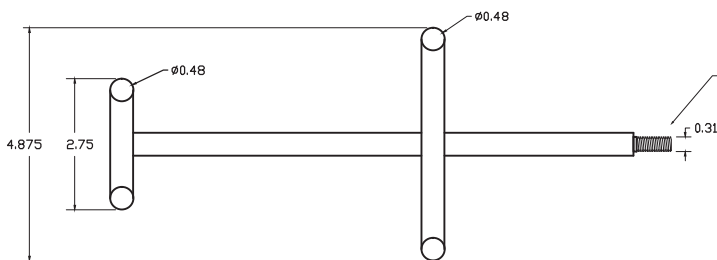

Color Options |

Silver

Max. Panel
Material
Thickness: 1/2"
Thread: M8 -1.25

Units: Inches

Minimum
Horizontal Spacing