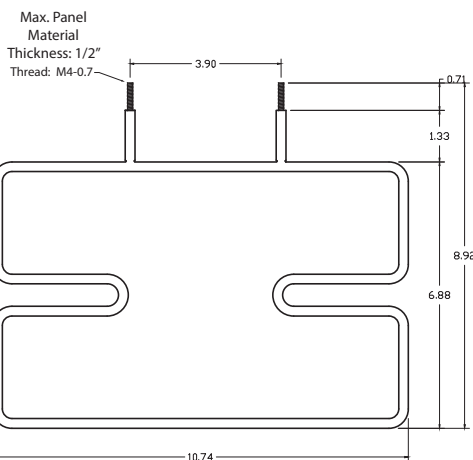

Color Options |

Units: Inches

Minimum Horizontal Spacing