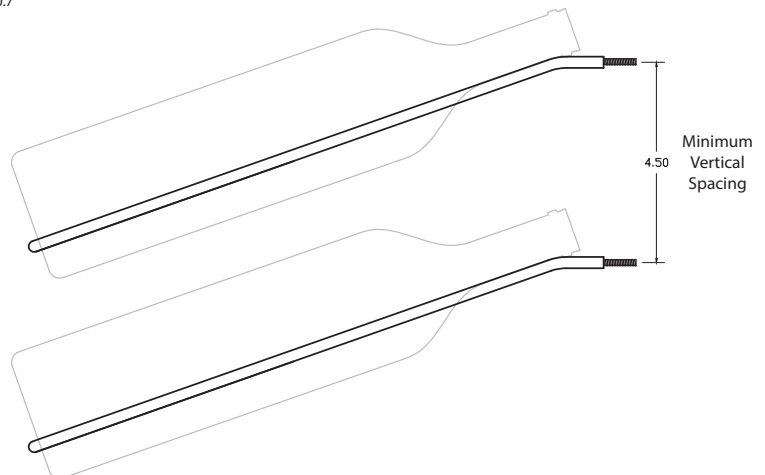

WINE RACKS & CELLARS
By VINOThÈQUE

www.ULTRAWINERACKS.com
800.343.9463 x802

ULTRA WINE PORT

- Create the illusion of your bottles floating off the wall
- Patented design
- Rubber rings hold the bottle securely in place
- Build visually stunning bottle displays
- LED lighting options behind the acrylic port available to create colorful displays
- Comes in Black, Chrome, or Clear Acrylic

Color Options |

④

③

②

①

MAX REVEAL DISPLAY

- Angled to best display for your favorite wine bottles
- Patented design
- Crafted from lightweight, durable material
- Sleek design for a modern display
- Scratch and mar resistant finish
- Comes in Black or Power Coated Silver

①

②

③

④

MAX REVEAL STRAIGHT

- Minimal design to create the high capacity bottle storage
- Crafted from lightweight, durable material
- Patented design
- Sleek design for a modern display
- Scratch and mar resistant finish
- Comes in Black or Silver