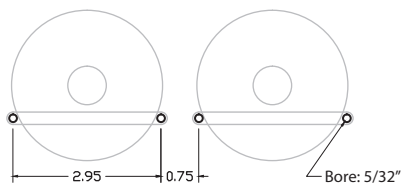

Units: Inches

Minimum Horizontal Spacing