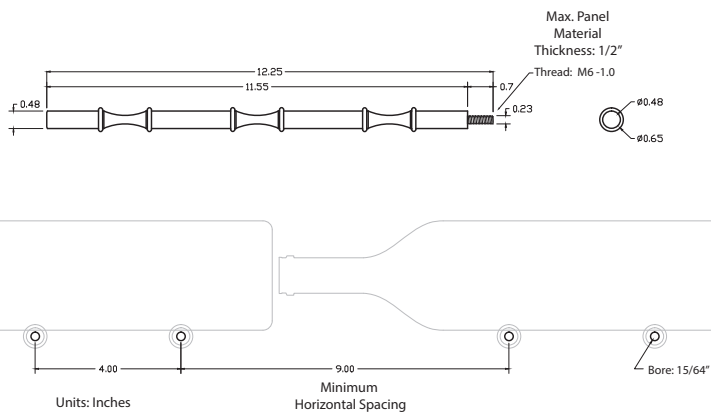

Color Options |