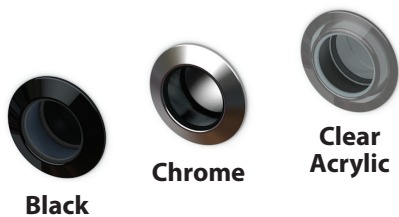

ULTRA

WINE RACKS & CELLARS
By VINOTHÈQUE

www.ULTRAWINERACKS.com
800.343.9463 x802

ULTRA CRADLE

- Patented design
- Allows wine labels to be viewed at an optimal angle
- Crafted from lightweight, durable material
- Designed to hold bottle securely in place, earthquake resistant
- Scratch and mar resistant finish
- Comes in Black or Silver
- Easy to install

WINE RACKS & CELLARS
By VINOThÈQUE

www.ULTRAWINERACKS.com
800.343.9463 x802

ULTRA WINE PORT

- Create the illusion of your bottles floating off the wall
- Patented design
- Rubber rings hold the bottle securely in place
- Build visually stunning bottle displays
- LED lighting options behind the acrylic port available to create colorful displays
- Comes in Black, Chrome, or Clear Acrylic

Color Options |

④

③

②

①

MAX REVEAL DISPLAY

- Angled to best display for your favorite wine bottles
- Patented design
- Crafted from lightweight, durable material
- Sleek design for a modern display
- Scratch and mar resistant finish
- Comes in Black or Power Coated Silver

①

②

③

④

MAX REVEAL STRAIGHT

- Minimal design to create the high capacity bottle storage
- Crafted from lightweight, durable material
- Patented design
- Sleek design for a modern display
- Scratch and mar resistant finish
- Comes in Black or Silver