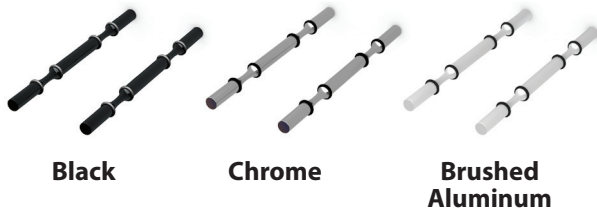

Color Options |