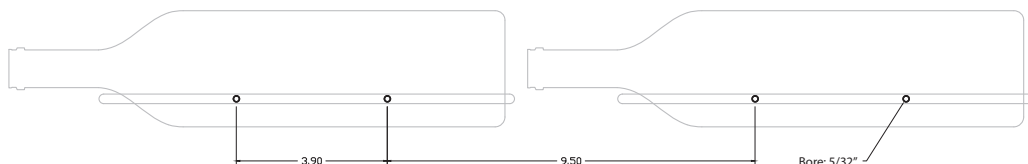

Color Options |

Units: Inches

Minimum Horizontal Spacing