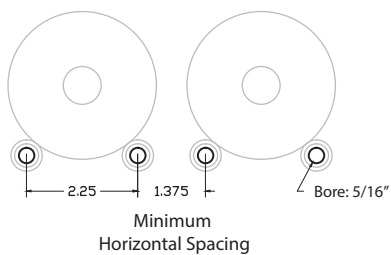

Units: Inches