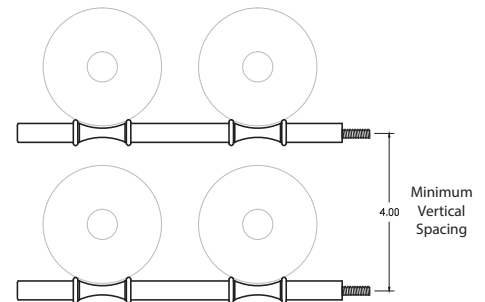

Color Options |