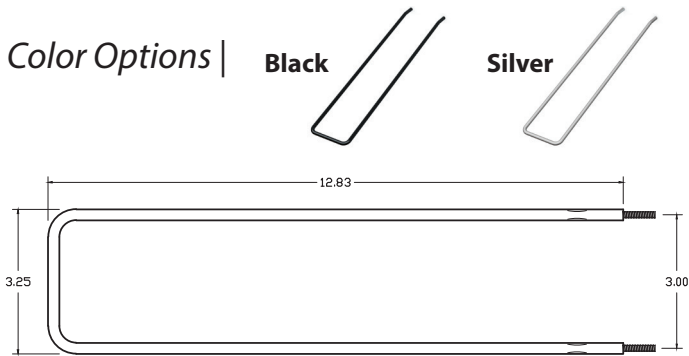

Color Options |

④

③

②

①

MAX REVEAL DISPLAY

- Angled to best display for your favorite wine bottles
- Patented design
- Crafted from lightweight, durable material
- Sleek design for a modern display
- Scratch and mar resistant finish
- Comes in Black or Power Coated Silver

①

②

③

④

MAX REVEAL STRAIGHT

- Minimal design to create the high capacity bottle storage
- Crafted from lightweight, durable material
- Patented design
- Sleek design for a modern display
- Scratch and mar resistant finish
- Comes in Black or Silver