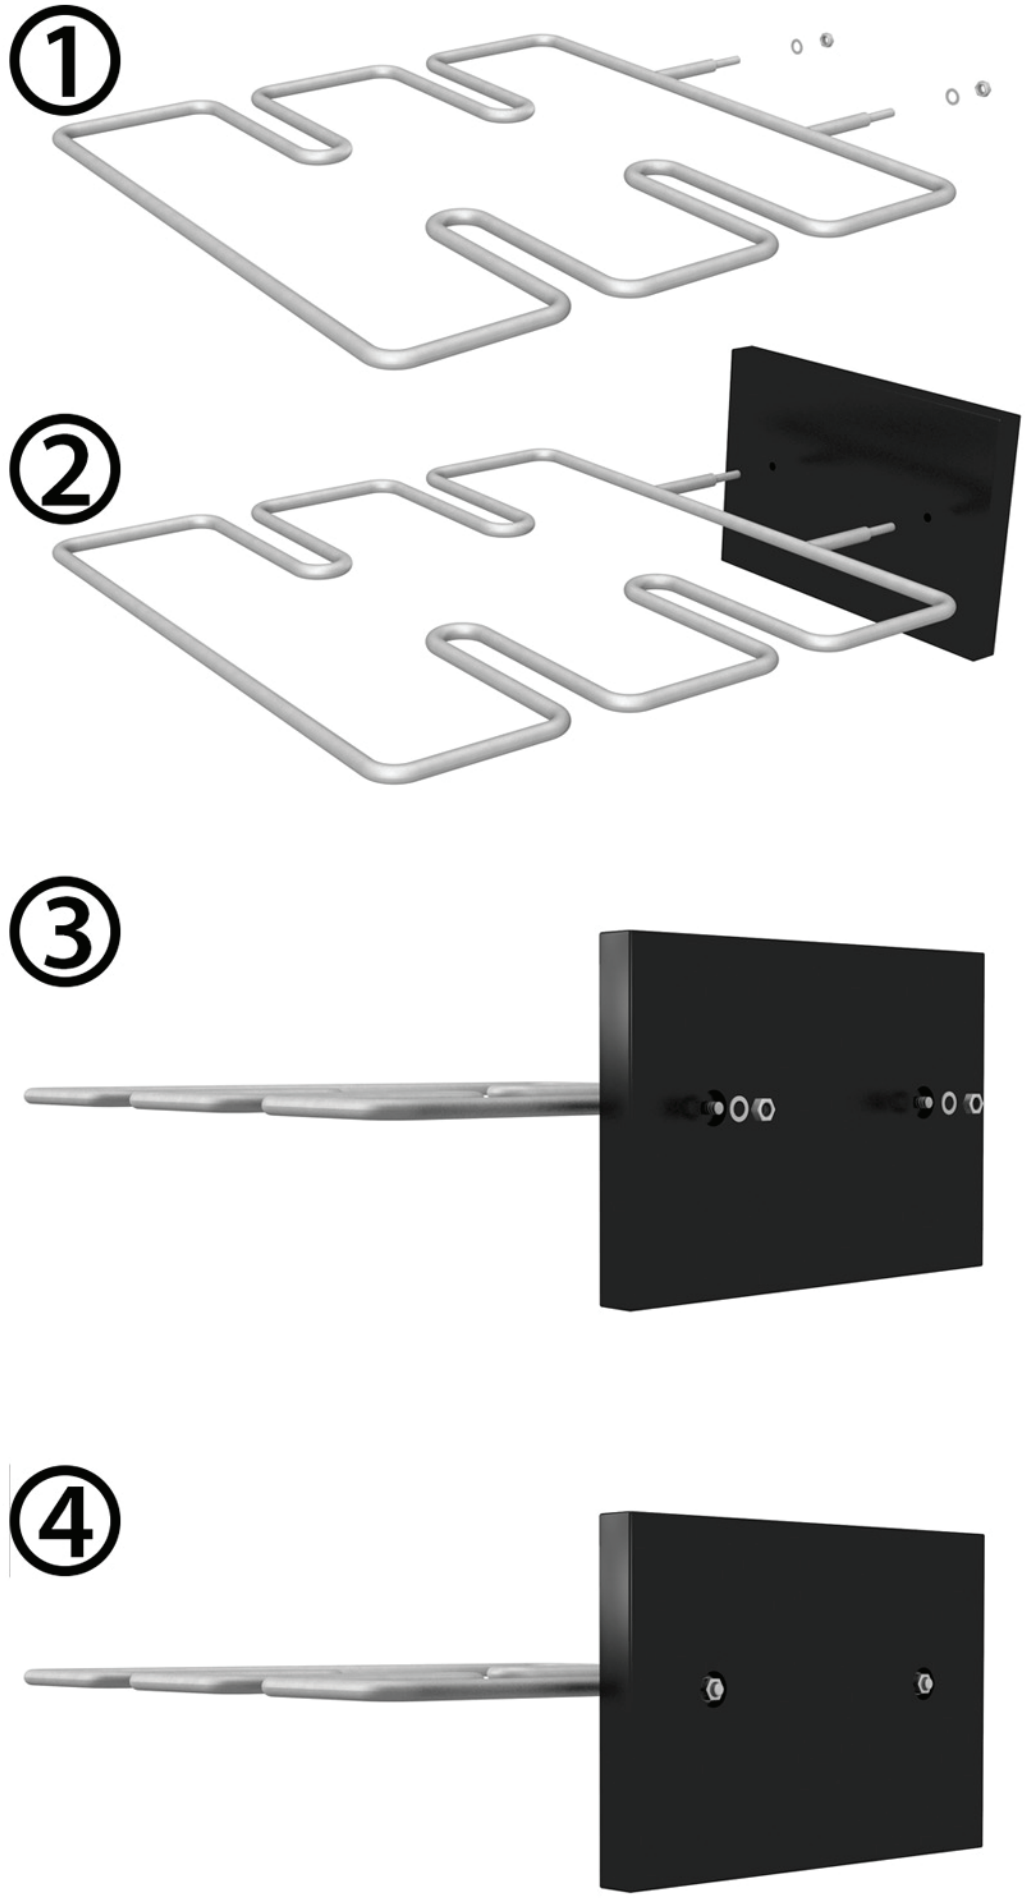

- 1, 2, and 3 bottle deep displays for a distinguished look
- Great way to showcase your bottle labels
- Patented design
- Crafted from lightweight, durable material
- Comes in Black or Silver

Color Options |

Units: Inches

Minimum Horizontal Spacing

Bore: 5/32"

Minimum Vertical Spacing

MAX REVEAL MAGNUM

- Holds most magnum sized bottles giving them a distinguished look
- Great way to showcase your bottle labels
- Patented design
- Crafted from lightweight, durable material
- Comes in Black or Silver