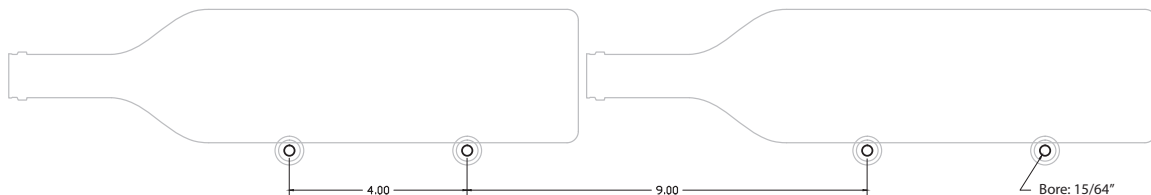

Color Options |