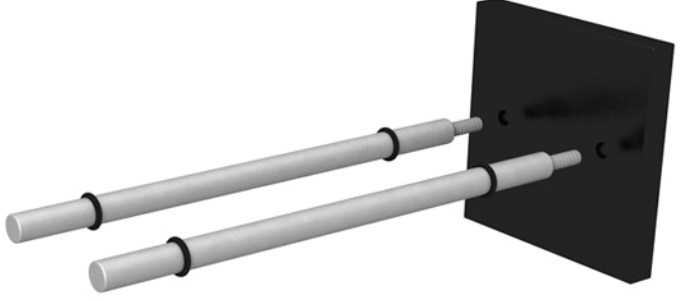

Units: Inches

①

②

③

④

ULTRA PEG HZ SINGLE

- Great way to showcase your bottle labels
- Rubber rings keeps the bottle in place
- 1, 2, and 3 bottle deep displays for a distinguished look
- Crafted from lightweight, durable material
- Comes in Black, Chrome and Brushed Aluminum