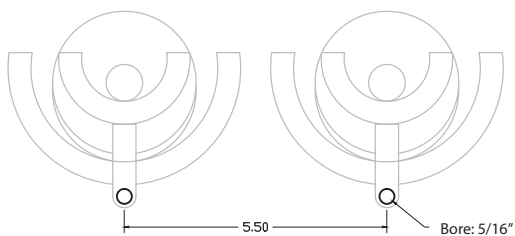

Color Options |

Stainless Steel

ULTRA

WINE RACKS & CELLARS
By VINOThÈQUE

www.ULTRAWINERACKS.com
800.343.9463 x802

ULTRA SADDLE

- Uniquely styled single wine bottle holder
- Supports the bottle from the sides, earthquake resistant
- Accommodates some magnum sized bottles
- Quick and easy installation
- Scratch and mar resistant finish
- Saddle comes in Silver

Color Options |

Silver

Max. Panel
Material
Thickness: 1/2"
Thread: M8 -1.25

Units: Inches

Minimum
Horizontal Spacing