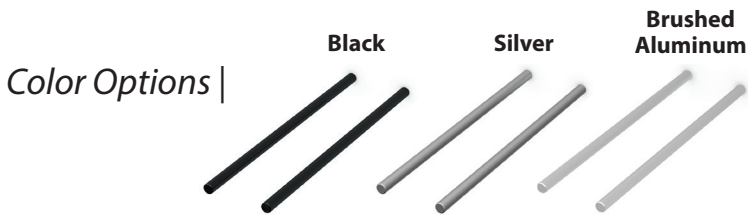

ULTRA

WINE RACKS & CELLARS
By VINOThÈQUE

www.ULTRAWINERACKS.com
800.343.9463 x802

ULTRA PEG BLACK, SILVER & BRUSHED ALUMINUM

- Minimal design to create the highest capacity bottle storage
- Crafted from lightweight, durable material
- Sleek design for a modern display
- Scratch and mar resistant finish

Units: Inches