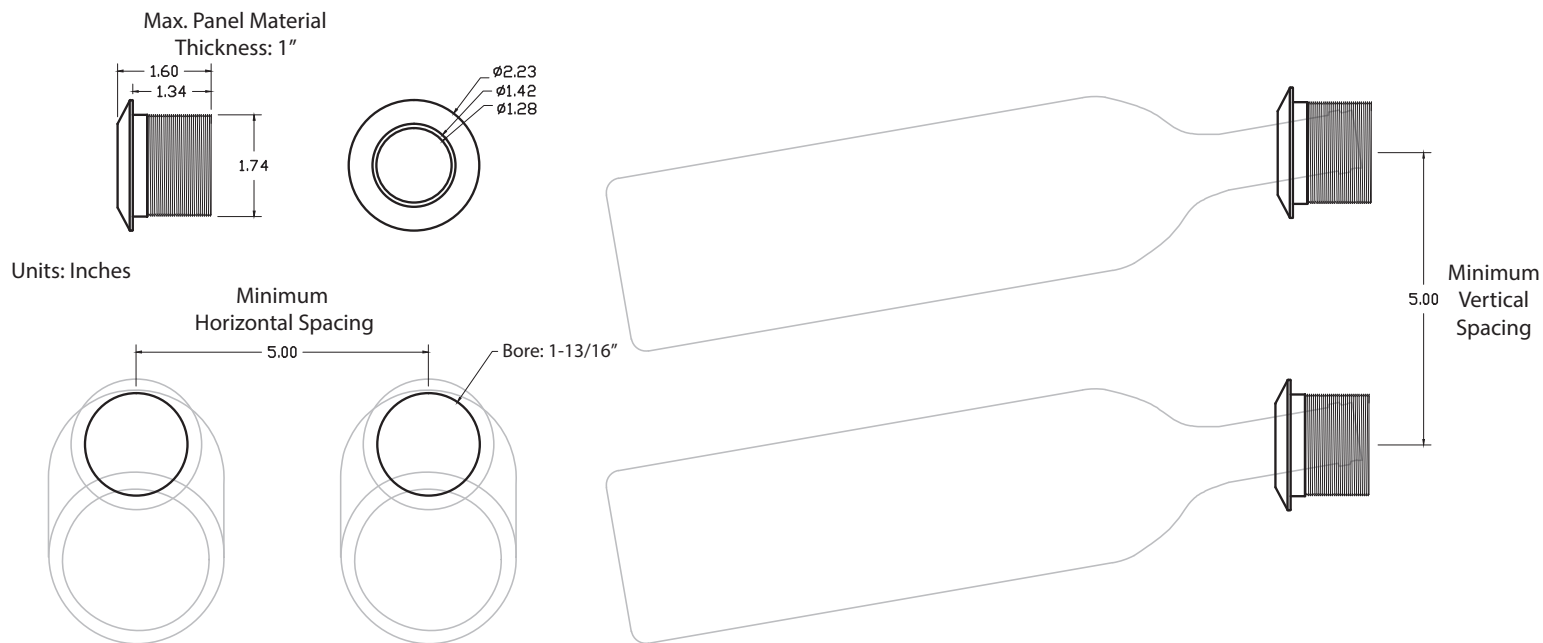

Color Options |