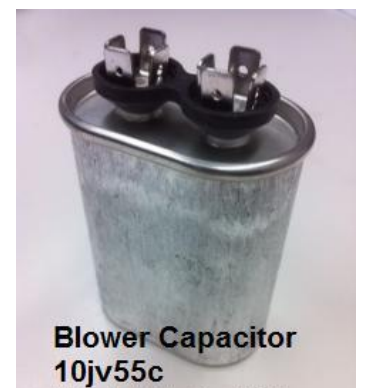

Blower Capacitor
Part # 10jv55c

Blower Capacitor
10jv55c

Please contact Breezair with the model and serial number for pricing and availability.