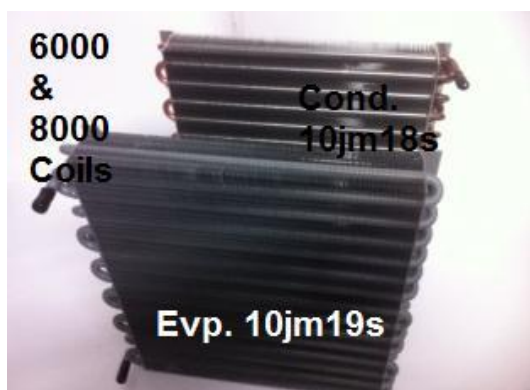

BREEZAIRE Parts Breakdown

All 1060 & 2200 models
Evaporator Coils (5dm01s)
Condenser Coils (5dm02s)

All 3000 & 4000 models
Evaporator Coil (6cm10s)
Condenser Coil (6cm11s)

All 6000 & 8000 models
Evaporator Coil (10jm19s)
Condenser Coil (10jm18s)