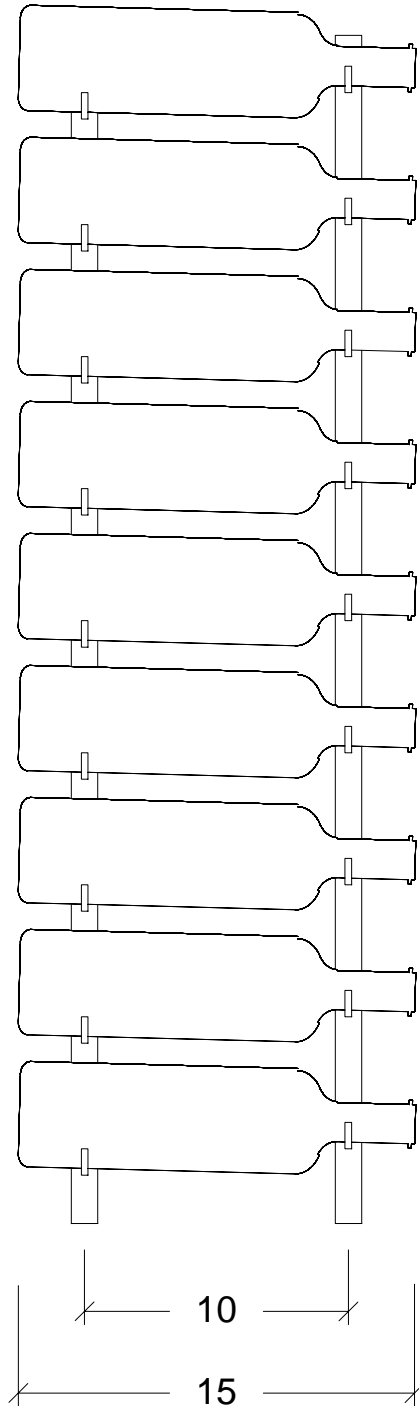

MAG1

(Standard Mounting)
Side View

(Standard Mounting)
Front View

(Mounting for Champagne)
Front View